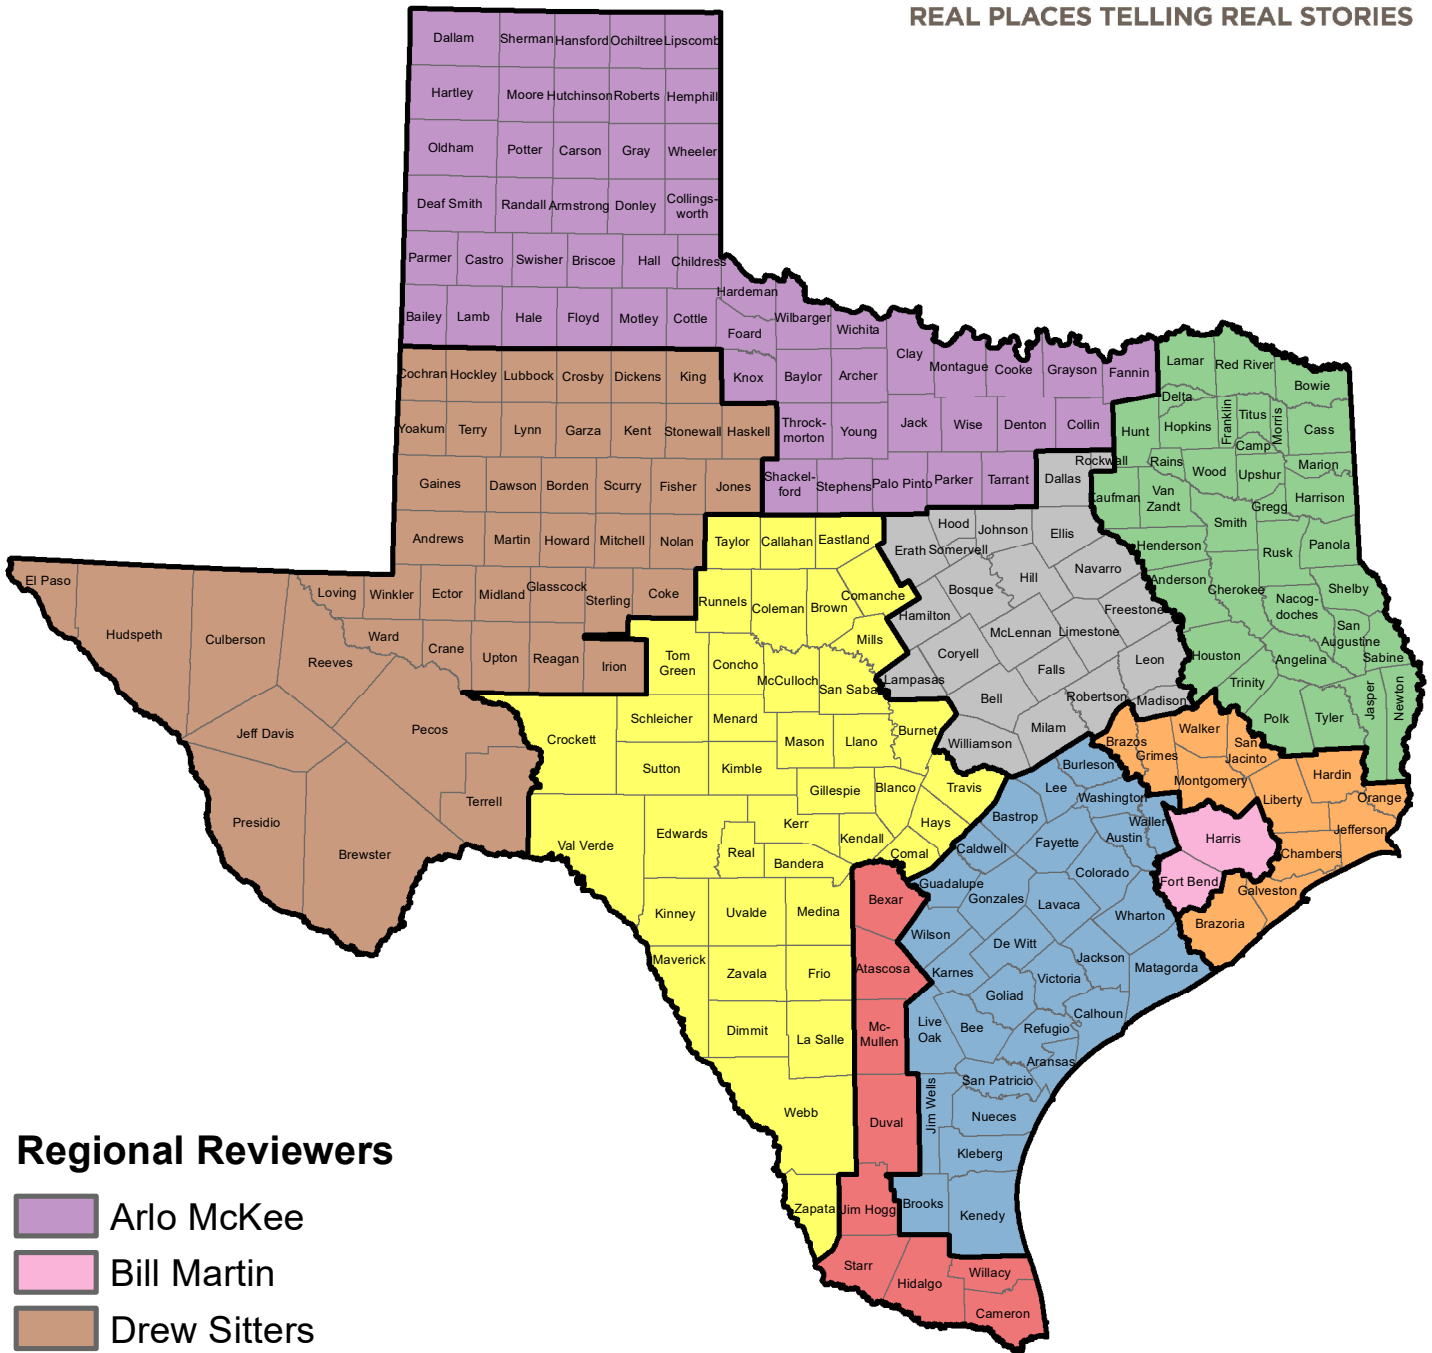

Archeology Division Review Regions

Regional Reviewers

-  Arlo McKee
-  Bill Martin
-  Drew Sitters
-  Emily Dylla
-  Jeff Durst
-  Maggie Moore
-  Marie Archambeault
-  Rebecca Shelton
-  Tiffany Osburn

Bill Martin–TxDOT

Amy Borgens–State-owned waters
(navigable rivers and coastal waters)

Taylor Bowden–Harvey Irma Maria-Emergency
Supplemental Historic Preservation Funds