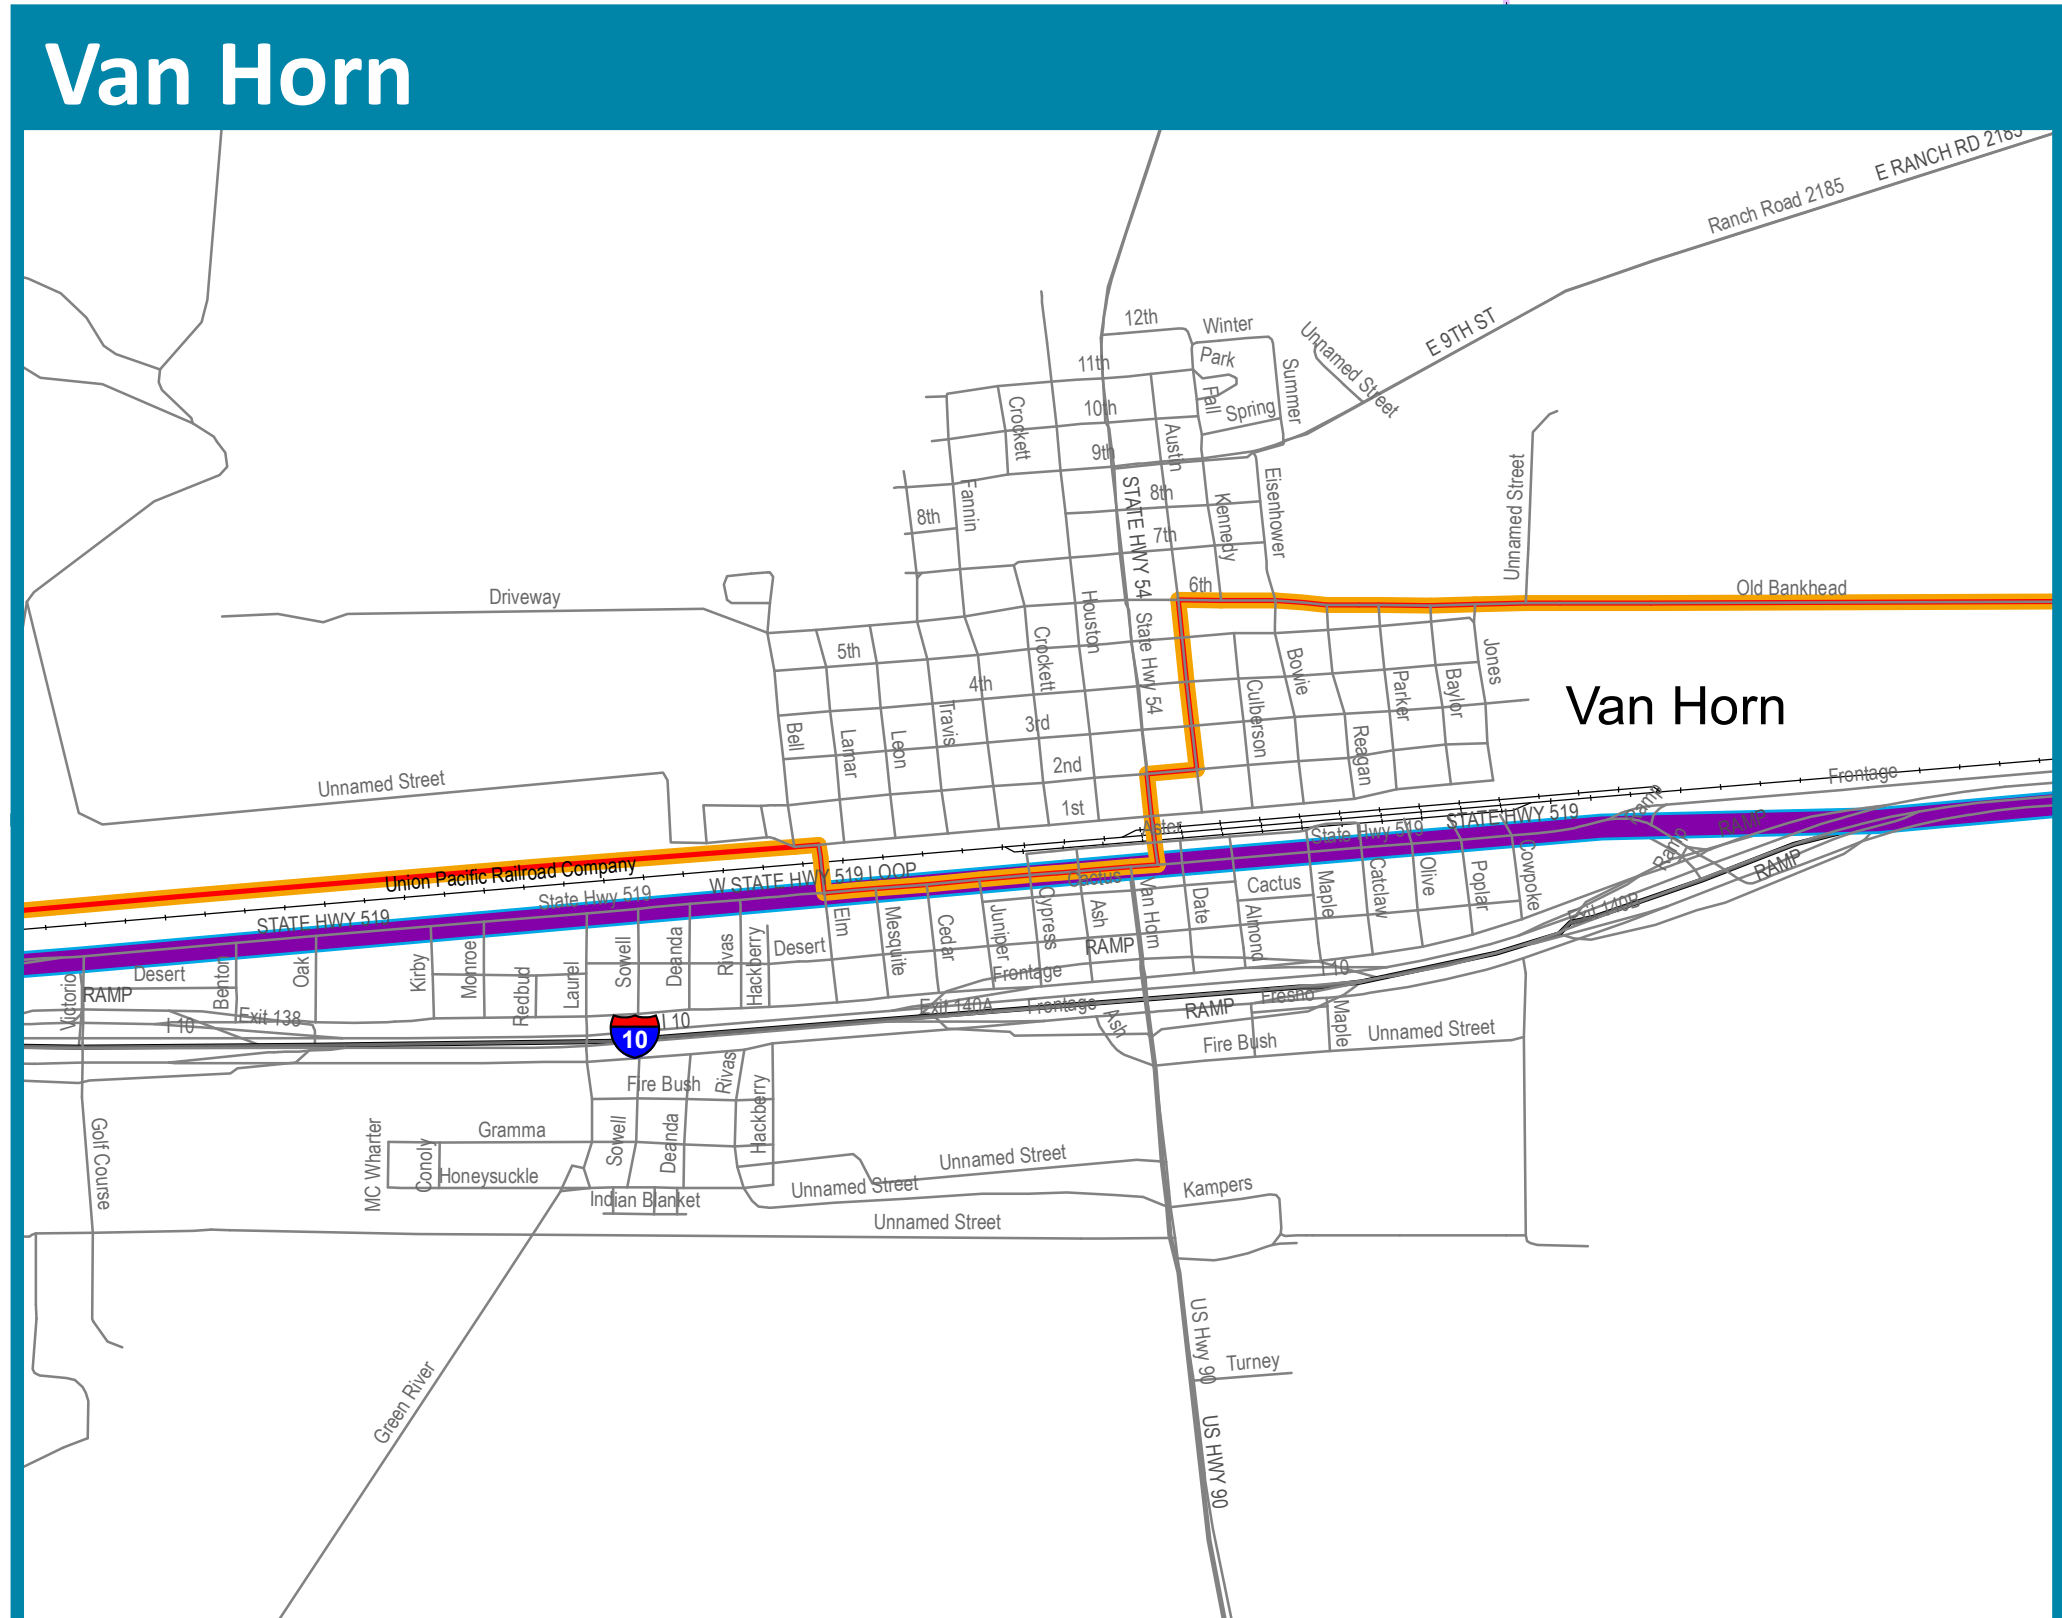

Bankhead Highway

Van Horn to Tornillo

Legend

- Dunn Tourist Guide (1921)
- Alternate
- Auto Trails Map (1923)
- Historic US 67/80 (ca. 1930-34)
- Historic SH 1 (ca. 1936-40)
- Highway Department Maps (1961)

Legend

- Dunn Tourist Guide (1921)
- Alternate
- Auto Trails Map (1923)
- Historic US 67/80 (ca. 1930-34)
- Historic SH 1 (ca. 1936-40)
- Highway Department Maps (1961)